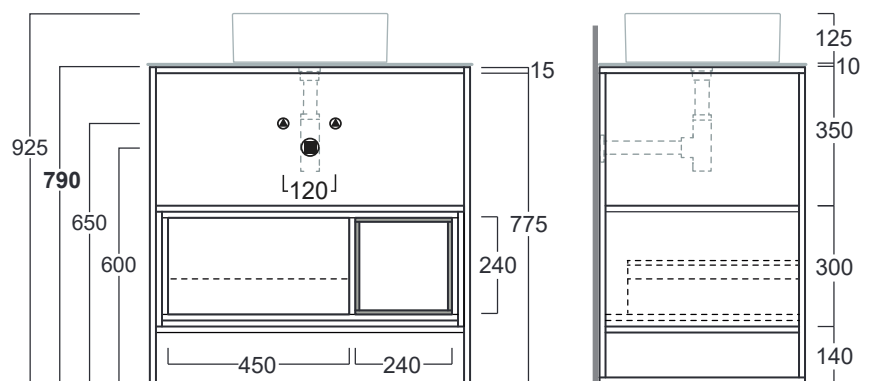

Foriù

Mobile / Cabinet

Finiture mobile
Cabinets finished

Finiture cassetto frontale
finished Drawer front

Finiture elemento a giorno - FOG
Open element finishes - FOG

FOSC80

Disegni Tecnici
Technical Drawings

Struttura d'appoggio 79,5 cm con cassetto "Push to open" e vano aperto

Free standing frame 79,5 cm with "Push to open" drawer and open compartment

La struttura deve essere completata con il piano in ceramica da 80cm nei colori disponibili.

La posizione del vano a giorno è reversibile (Dx/Sx). L'elemento a giorno FOG è un articolo opzionale e puo' essere scelto nei colori disponibili eccetto Sherwood.

Il frontale del cassetto è solo laccato bianco matt.

The structure must be completed with the 80cm ceramic top in the available colors

The position of the open compartment is reversible(L/R). FOG The open element is an optional item and to be chosen in the available colors.

The front of the drawer is matt white lacquered only.

Accessori di completamento

Accessories available

- FOG Elemento a giorno
- FOG The open element
- FO08 Piano in ceramica con foro centrale.
- FO08 ceramic top with central hole.