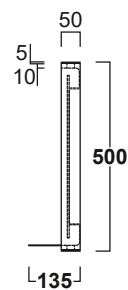

Hop

Specchio / Mirror

HOP SR60

Disegni Tecnici
Technical Drawings

Specchio rettangolare 60 cm
con fasce laterali illuminate a LED

Rectangular mirror 60 cm
with LED illuminated side bands

Hop

Specchio / Mirror

HOP SR80

Disegni Tecnici
Technical Drawings

Specchio rettangolare 80 cm
con fasce laterali illuminate a LED

*Rectangular mirror 80 cm
with LED illuminated side bands*