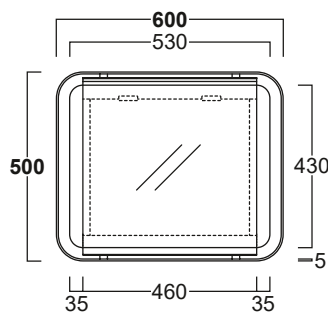

Hop

Specchio / Mirror

HOP SR60

Disegni Tecnici
Technical Drawings

Specchio rettangolare 60 cm
con fasce laterali illuminate a LED

Rectangular mirror 60 cm
with LED illuminated side bands

Hop

Specchio / Mirror

HOP SR80

Disegni Tecnici
Technical Drawings

Specchio rettangolare 80 cm
con fasce laterali illuminate a LED

*Rectangular mirror 80 cm
with LED illuminated side bands*