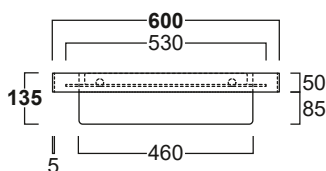

Hop

Specchio / Mirror

HOP SR60

Disegni Tecnici
Technical Drawings

Specchio rettangolare 60 cm
con fasce laterali illuminate a LED

Rectangular mirror 60 cm
with LED illuminated side bands

Hop

Specchio / Mirror

HOP SR80

Disegni Tecnici
Technical Drawings

Specchio rettangolare 80 cm
con fasce laterali illuminate a LED

*Rectangular mirror 80 cm
with LED illuminated side bands*