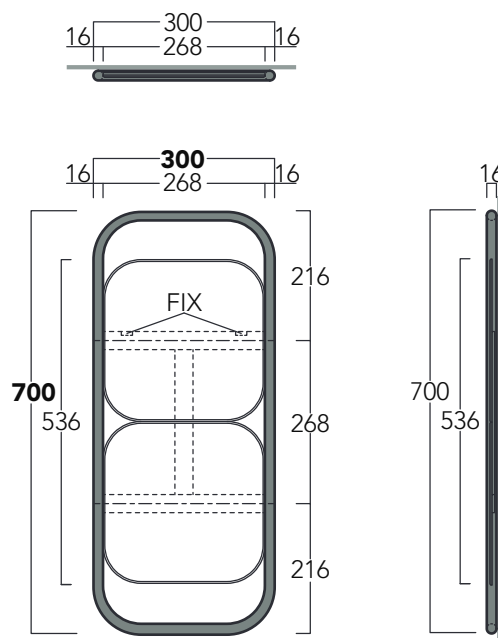

# Wave

Specchio / Mirror

## WAS 03

Disegni Tecnici  
Technical Drawings

Specchio per lavabo WA03 - WA07

Mirror for washbasin WA03 - WA07